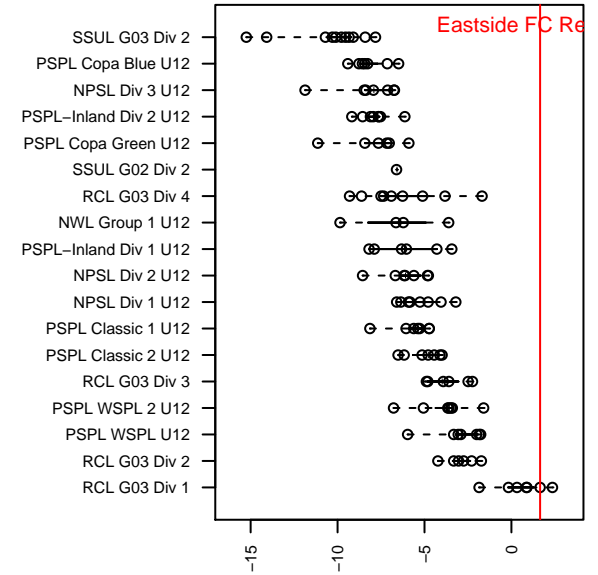

**attack and defense rating
relative to others at age
and all opponents in last 13 months**