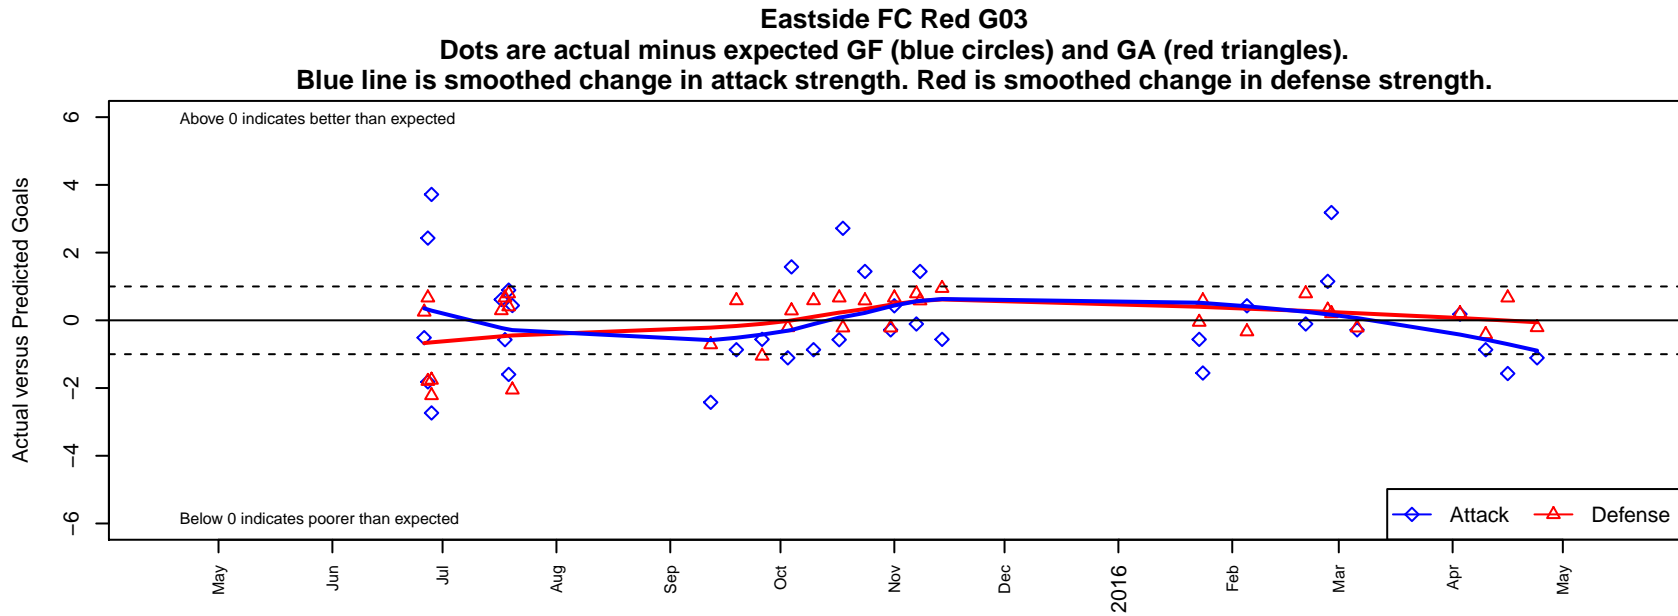

**attack and defense variance (black dot)
relative to other teams
and top 10 in region**

**attack and defense rating
relative to others at age
and all opponents in last 13 months**

Eastside FC Red G03

Eastside FC
Preston, WA
G03 total strength=1290
attack=3.93 defense=7.58
fall league = RCL G03 Div 1
spr league = Win RCL G03 Div 1

alt names used:
Eastside FC G03 Red
EASTSIDE FC G03 RED (WA)
Eastside FC G03 Red A
Eastside FC G03 Red A
Eastside FC G03 Red A

Venues played:
2015 Rainier Challenge Samba U12
2015 Nike Crossfire Challenge Super Group U'
2015 RCL G03 Div 1
2015 Win RCL G03 Div 1
2015 WYS Championship G03