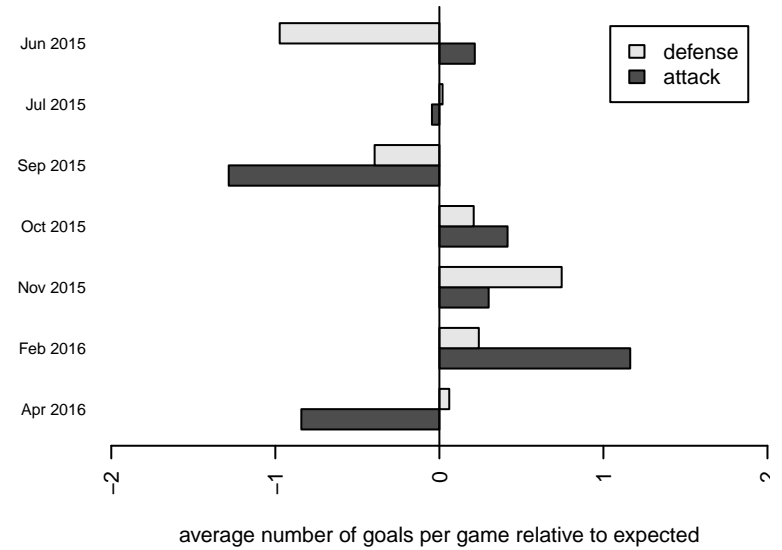

Performance relative to 13 month average